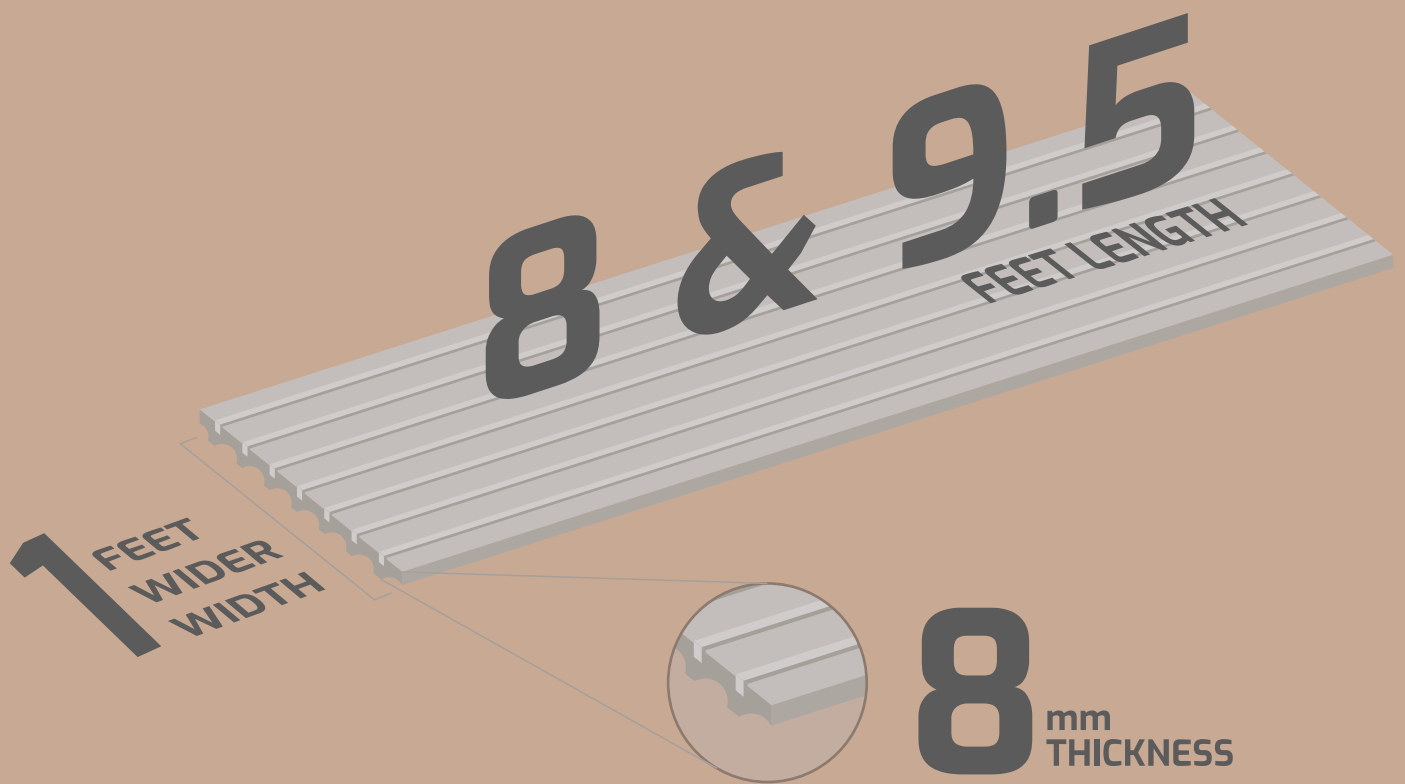

66  **NEW DESIGNS**

All exquisite fluted panels come with universal sizes and alignments that offer seamless fitting to all decor and surfaces, providing a luxuriously alluring design that uplifts the whole surrounding.

QUICK
INSTALLATION

Aristocratic
design

2400mm (8 ft.) X 310mm | 8mm
2850mm (9.5 ft.) X 310mm | Thickness

8722 - 12in. X 8ft.

8723 - 12in. X 8ft.
98723 - 12in. X 9.5ft.

8724- 12in. X 8ft.

8722 - 12in. X 8ft.